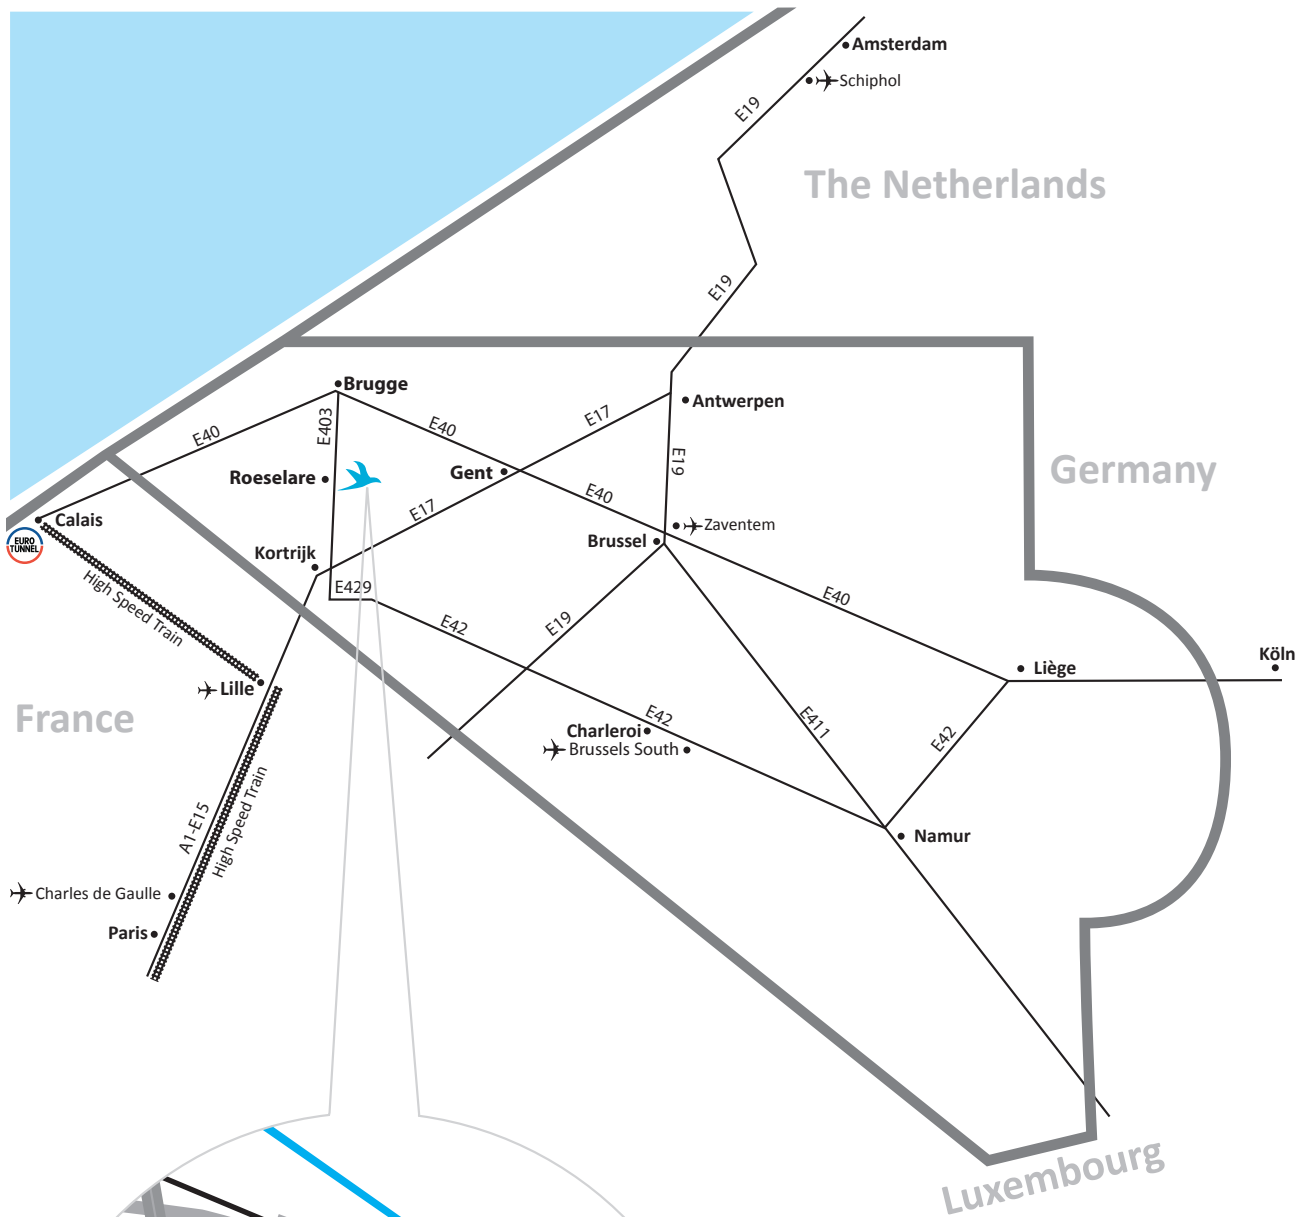

How to reach us ?

Skyline Communications
Zandstraat 14 | B-8870 Izegem | Belgium
T: +32 51 31 35 69 | F: +32 51 31 01 29
info@skyline.be | www.skyline.be

By car: on the E403 take exit 6. At the end of the exit follow direction Izegem. At the roundabout take the third exit, and follow that road, which takes you back direction of the highway. Keep on following this road until you see a bridge ahead of you. Don't follow the bridge, but follow the road going to the right. Shortly after the turn you will see Skyline on the right hand side.

By high speed train: when you are coming from London, Paris or the Charles de Gaulle airport near Paris it is worth considering the high speed train to Lille in France (Eurostar from London: www.eurostar.com, TGV from Paris: www.tgv.com).

By airplane: When flying, you have the option to arrive at the Brussels International airport in Zaventem, the Brussels South airport in Charleroi, the airport in Lille or the Charles de Gaulle airport near Paris